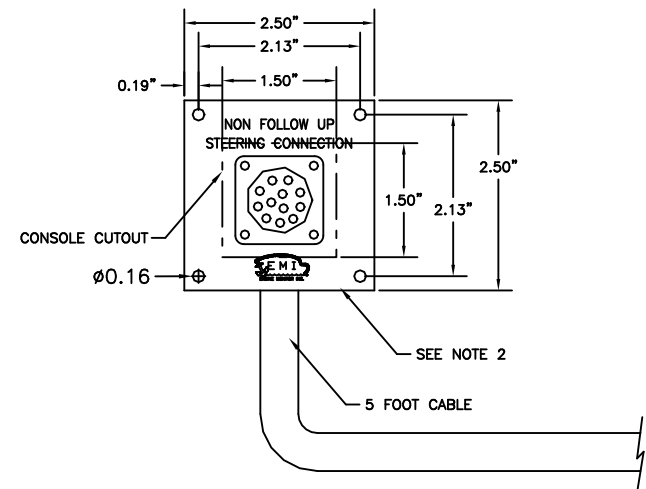

GENERAL NOTES

1. HANDLE COMES WITH A BULKHEAD MOUNT ASSEMBLY.
2. MOUNT RECEPTACLE PLATE NO MORE THAN 5 FEET FROM STEERING CONTROL PANEL.

PLAN VIEW

SIDE VIEW

RECEPTACLE