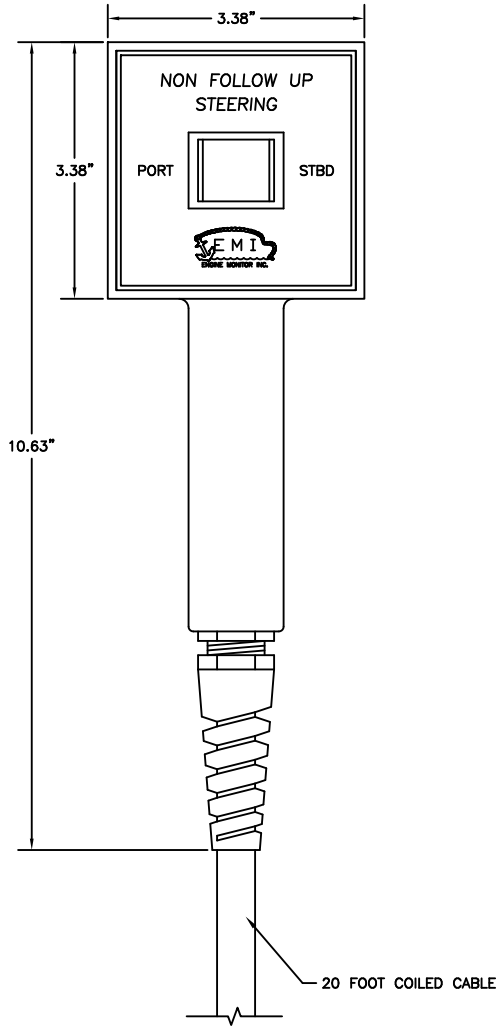

GENERAL NOTES

1. HANDLE COMES WITH A BULKHEAD MOUNT ASSEMBLY.
2. MOUNT RECEPTACLE PLATE NO MORE THAN 5 FEET FROM STEERING CONTROL PANEL.

PLAN VIEW

SIDE VIEW

RECEPTACLE