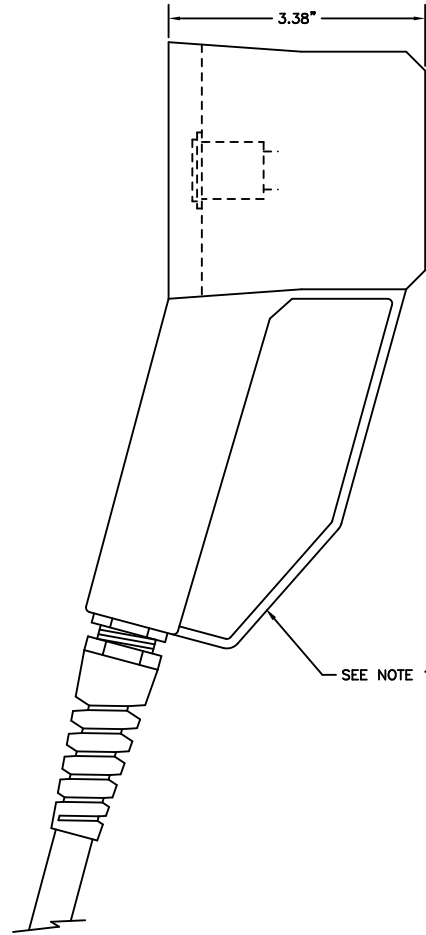

GENERAL NOTES

1. HANDLE COMES WITH A BULKHEAD MOUNT ASSEMBLY.
2. MOUNT RECEPTACLE PLATE NO MORE THAN 5 FEET FROM STEERING CONTROL PANEL.

PLAN VIEW

SIDE VIEW

RECEPTACLE