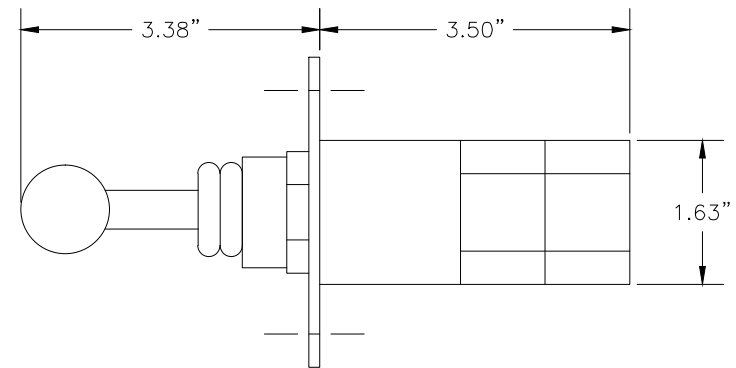

GENERAL NOTES

1. WEIGHT IS .95 LBS.

PLAN VIEW

SIDE VIEW

EMI
ENGINE MONITOR, INC.
179 HICKORY AVE.
HARAHAN, LA 70123

PHONE: (504) 737-3172
FAX: (504) 737-5576
E-MAIL: emonitor@emi-marine.com
WEBSITE: www.emi-marine.com

NON-FOLLOW-UP STEERING LEVER

DWG:

23500

DATE: 6/30/00 SHEET 1 REV:-- FILE: 23500

THIS DRAWING CONTAINS PROPRIETARY INFORMATION AND DESIGNS OWNED BY ENGINE MONITOR, INC. (E.M.I.). ALL DESIGNS, MANUFACTURING, REPRODUCTION, USE, PATENT RIGHT, AND SALES RIGHTS REGARDING THE SAME ARE EXPRESSLY RESERVED BY ENGINE MONITOR, INC.