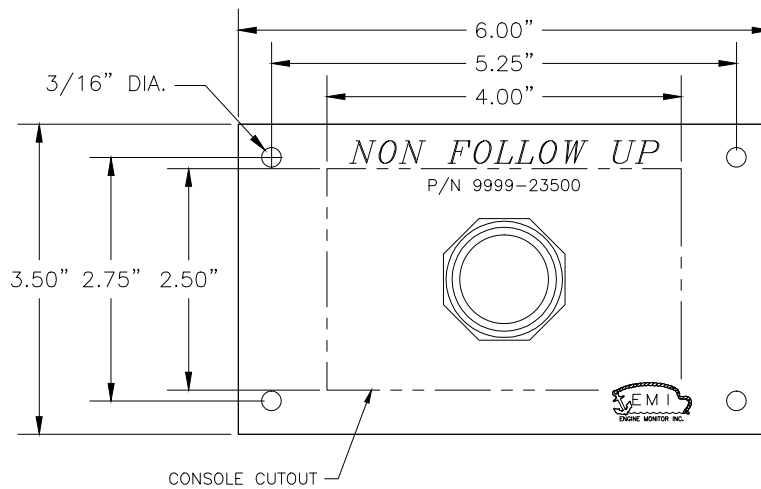

GENERAL NOTES

1. WEIGHT IS .95 LBS.

PLAN VIEW

SIDE VIEW

EMI
ENGINE MONITOR, INC.
179 HICKORY AVE.
HARAHAN, LA 70123

PHONE: (504) 737-3172
FAX: (504) 737-5576
E-MAIL: emonitor@emi-marine.com
WEBSITE: www.emi-marine.com

NON-FOLLOW-UP STEERING LEVER

DWG:

23500

DATE: 6/30/00 SHEET 1 REV:-- FILE: 23500

THIS DRAWING CONTAINS PROPRIETARY INFORMATION AND DESIGNS OWNED BY ENGINE MONITOR, INC. (E.M.I.). ALL DESIGNS, MANUFACTURING, REPRODUCTION, USE, PATENT RIGHT, AND SALES RIGHTS REGARDING THE SAME ARE EXPRESSLY RESERVED BY ENGINE MONITOR, INC.