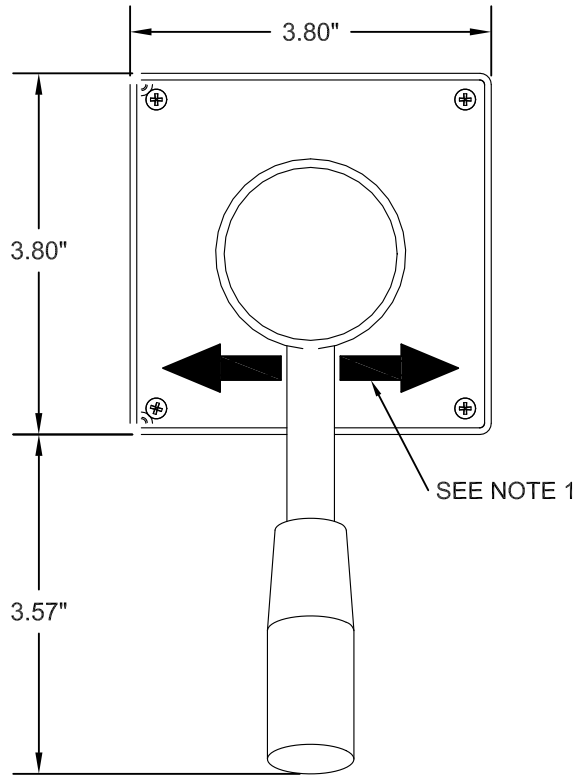

**GENERAL NOTES**

1. FOR AFT STATION, 9999-51890-A, THE GREEN ARROW IS ON THE LEFT, AND THE RED ARROW IS ON THE RIGHT.

PLAN VIEW

SIDE VIEW

CONSOLE CUTOUT