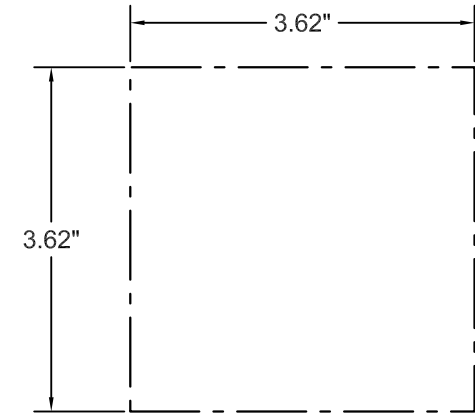

**GENERAL NOTES**

1. FOR AFT STATION, 9999-51890-A, THE GREEN ARROW IS ON THE LEFT, AND THE RED ARROW IS ON THE RIGHT.

PLAN VIEW

SIDE VIEW

CONSOLE CUTOUT