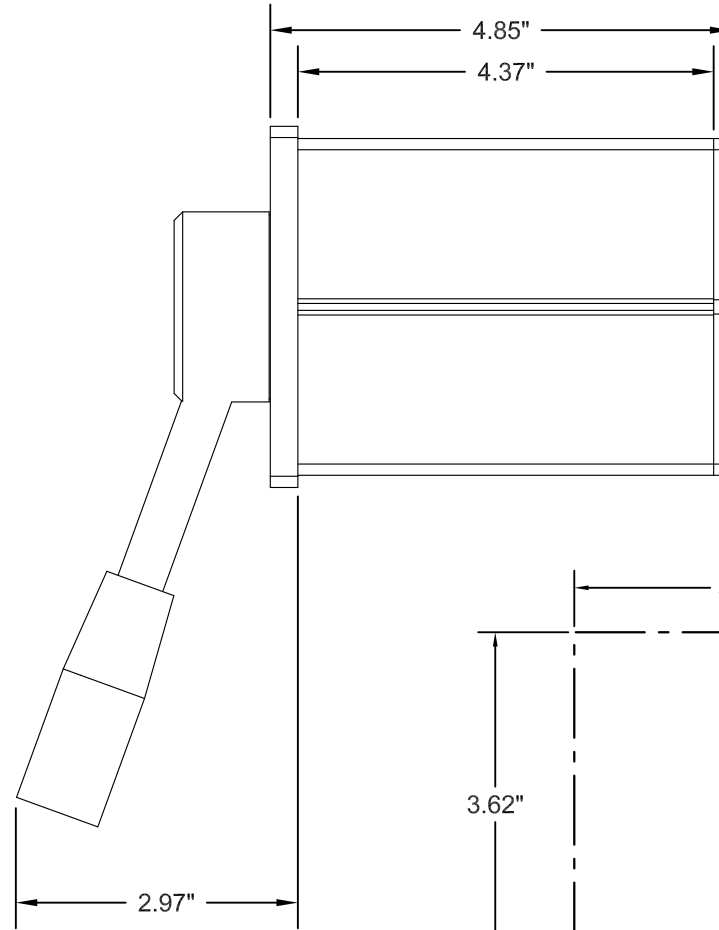

**GENERAL NOTES**

1. FOR AFT STATION, 9999-51890-A, THE GREEN ARROW IS ON THE LEFT, AND THE RED ARROW IS ON THE RIGHT.

PLAN VIEW

SIDE VIEW

CONSOLE CUTOUT