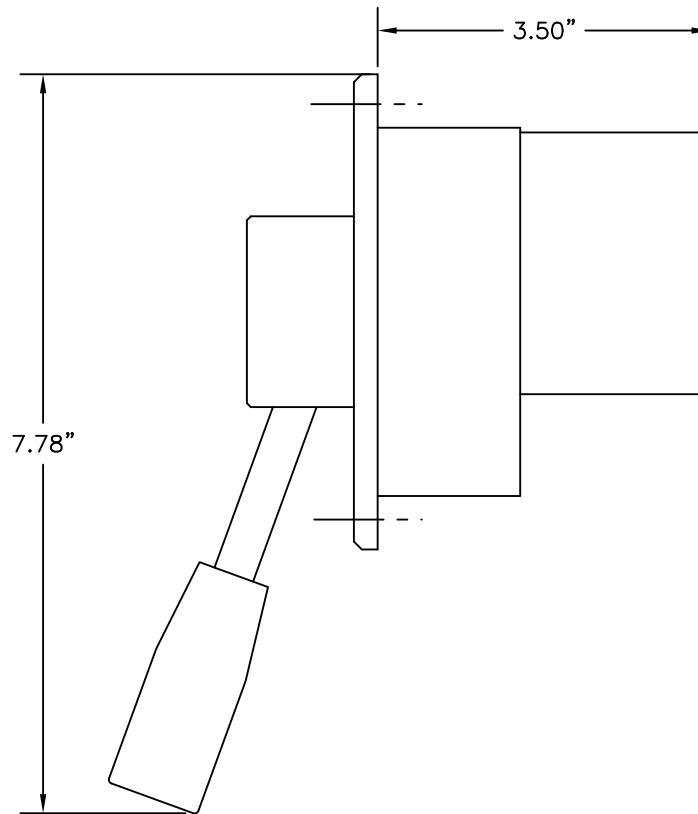

PLAN VIEW

SIDE VIEW

EMI
ENGINE MONITOR, INC.
191 JAMES DRIVE WEST
SAINT ROSE, LA 70087

PHONE: (504) 620-9800
FAX: (504) 620-9801
E-MAIL: emonitor@emi-marine.com
WEBSITE: www.emi-marine.com

NON FOLLOW UP LEVER