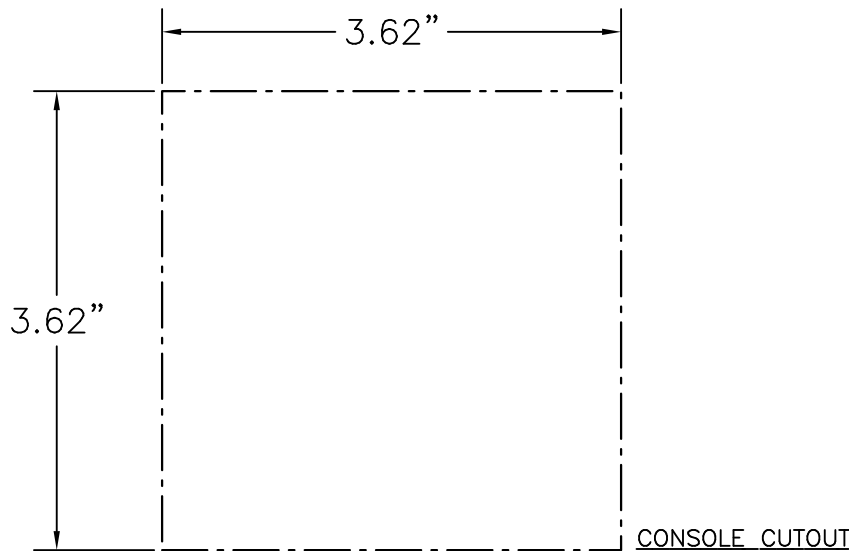

GENERAL NOTES

1. WEIGHT IS 1.6 LBS.

PLAN VIEW

SIDE VIEW

CONSOLE CUTOUT

EMI
ENGINE MONITOR, INC.
191 JAMES DRIVE WEST
SAINT ROSE, LA 70087

PHONE: (504) 620-9800
FAX: (504) 620-9801
E-MAIL: emonitor@emi-marine.com
WEBSITE: www.emi-marine.com