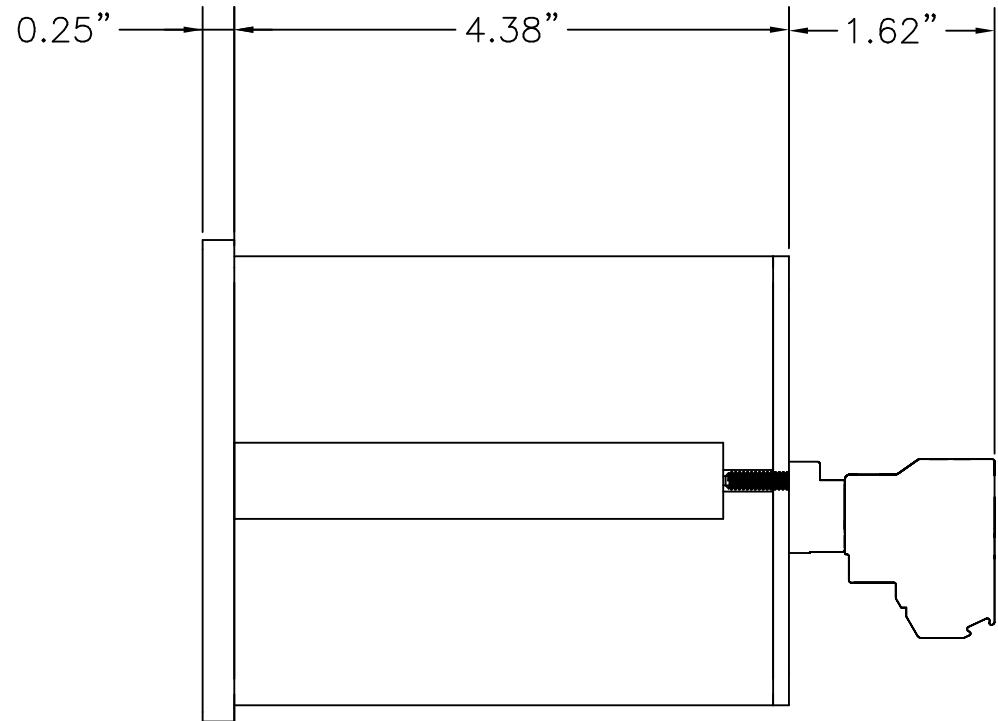

GENERAL NOTES

1. WEIGHT IS 1.6 LBS.

PLAN VIEW

SIDE VIEW

CONSOLE CUTOUT

EMI
ENGINE MONITOR, INC.
191 JAMES DRIVE WEST
SAINT ROSE, LA 70087

PHONE: (504) 620-9800
FAX: (504) 620-9801
E-MAIL: emonitor@emi-marine.com
WEBSITE: www.emi-marine.com