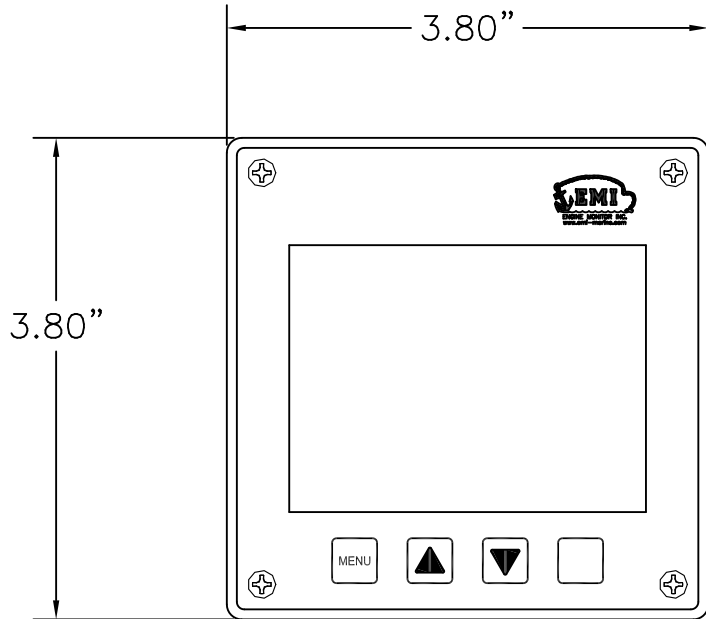

GENERAL NOTES

1. WEIGHT IS 1.6 LBS.

PLAN VIEW

SIDE VIEW

CONSOLE CUTOUT

EMI
ENGINE MONITOR, INC.
191 JAMES DRIVE WEST
SAINT ROSE, LA 70087

PHONE: (504) 620-9800
FAX: (504) 620-9801
E-MAIL: emonitor@emi-marine.com
WEBSITE: www.emi-marine.com