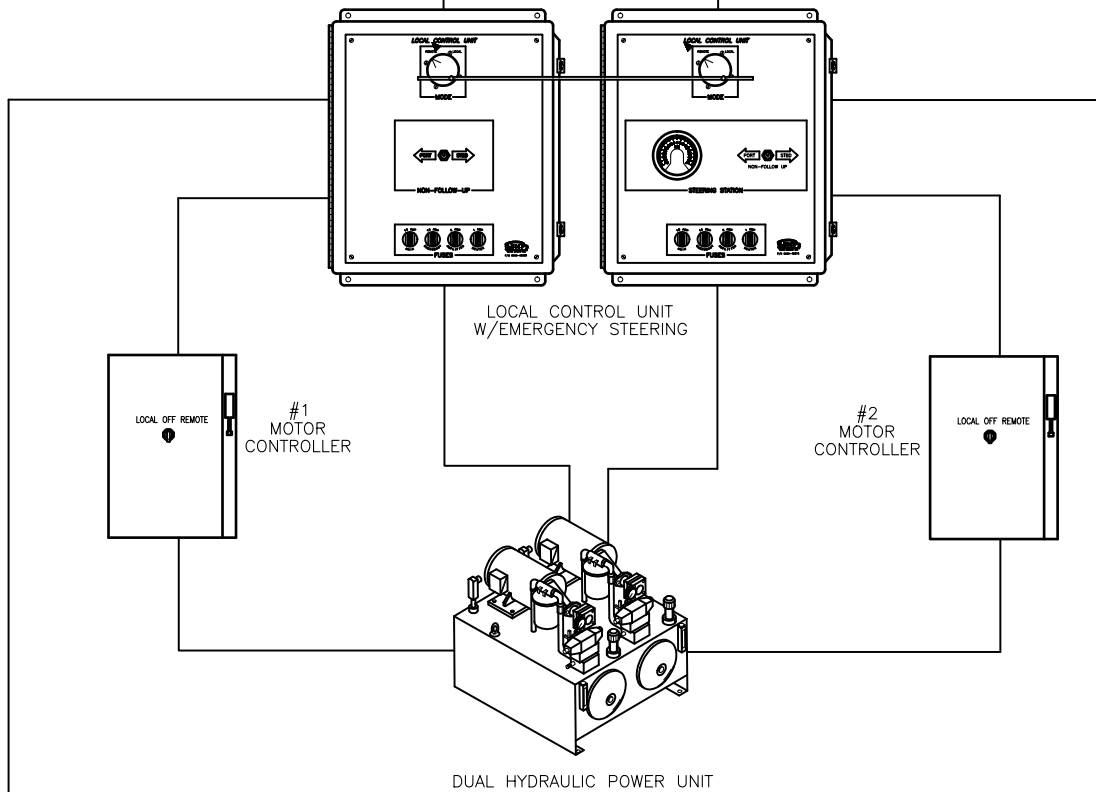

STEERING SYSTEM BLOCK DIAGRAM

PILOTHOUSE

ENGINE ROOM

STEERING COMPARTMENT

THIS DRAWING CONTAINS PROPRIETARY INFORMATION AND DESIGNS OWNED BY ENGINE MONITOR, INC. (E.M.I.). ALL DESIGNS, MANUFACTURING, REPRODUCTION, USE, PATENT RIGHT, AND SALES RIGHTS REGARDING THE SAME ARE EXPRESSLY RESERVED BY ENGINE MONITOR, INC.

TYP-LNK-LAYOUT

DWG:

TYPICAL LINKED RUDDER STEERING SYSTEM LAYOUT DIAGRAM

PHONE: (504) 737-3172
 FAX: (504) 737-5576
 E-MAIL: emonitor@emi-marine.com
 WEBSITE: www.emi-marine.com

EMI
 ENGINE MONITOR, INC.
 179 HICKORY AVE.
 HARAHAN, LA 70123