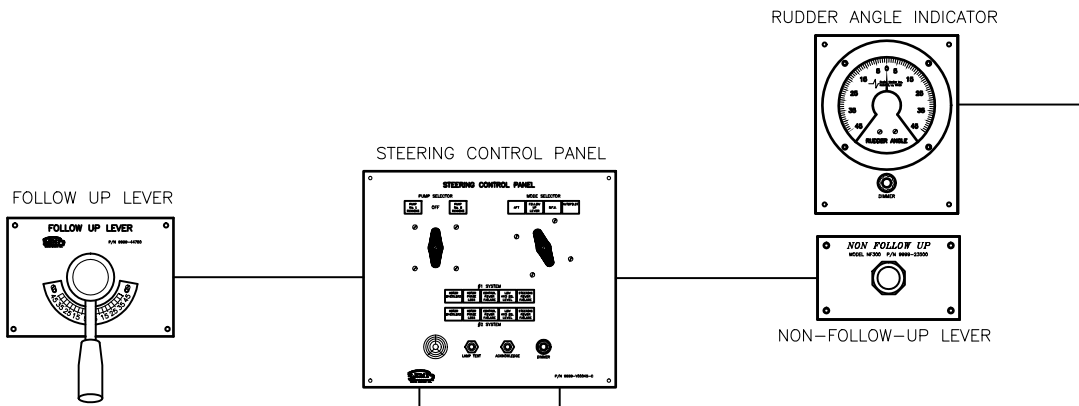

STEERING SYSTEM BLOCK DIAGRAM

PILOTHOUSE

ENGINE ROOM

STEERING COMPARTMENT

THIS DRAWING CONTAINS PROPRIETARY INFORMATION AND DESIGNS OWNED BY ENGINE MONITOR, INC. (E.M.I.). ALL DESIGNS, MANUFACTURING, REPRODUCTION, USE, PATENT RIGHT, AND SALES RIGHTS REGARDING THE SAME ARE EXPRESSLY RESERVED BY ENGINE MONITOR, INC.

TYP-LNK-LAYOUT

DWG:

TYPICAL LINKED RUDDER STEERING SYSTEM LAYOUT DIAGRAM

PHONE: (504) 737-3172
 FAX: (504) 737-5576
 E-MAIL: emonitor@emi-marine.com
 WEBSITE: www.emi-marine.com

EMI
 ENGINE MONITOR, INC.
 179 HICKORY AVE.
 HARAHAN, LA 70123