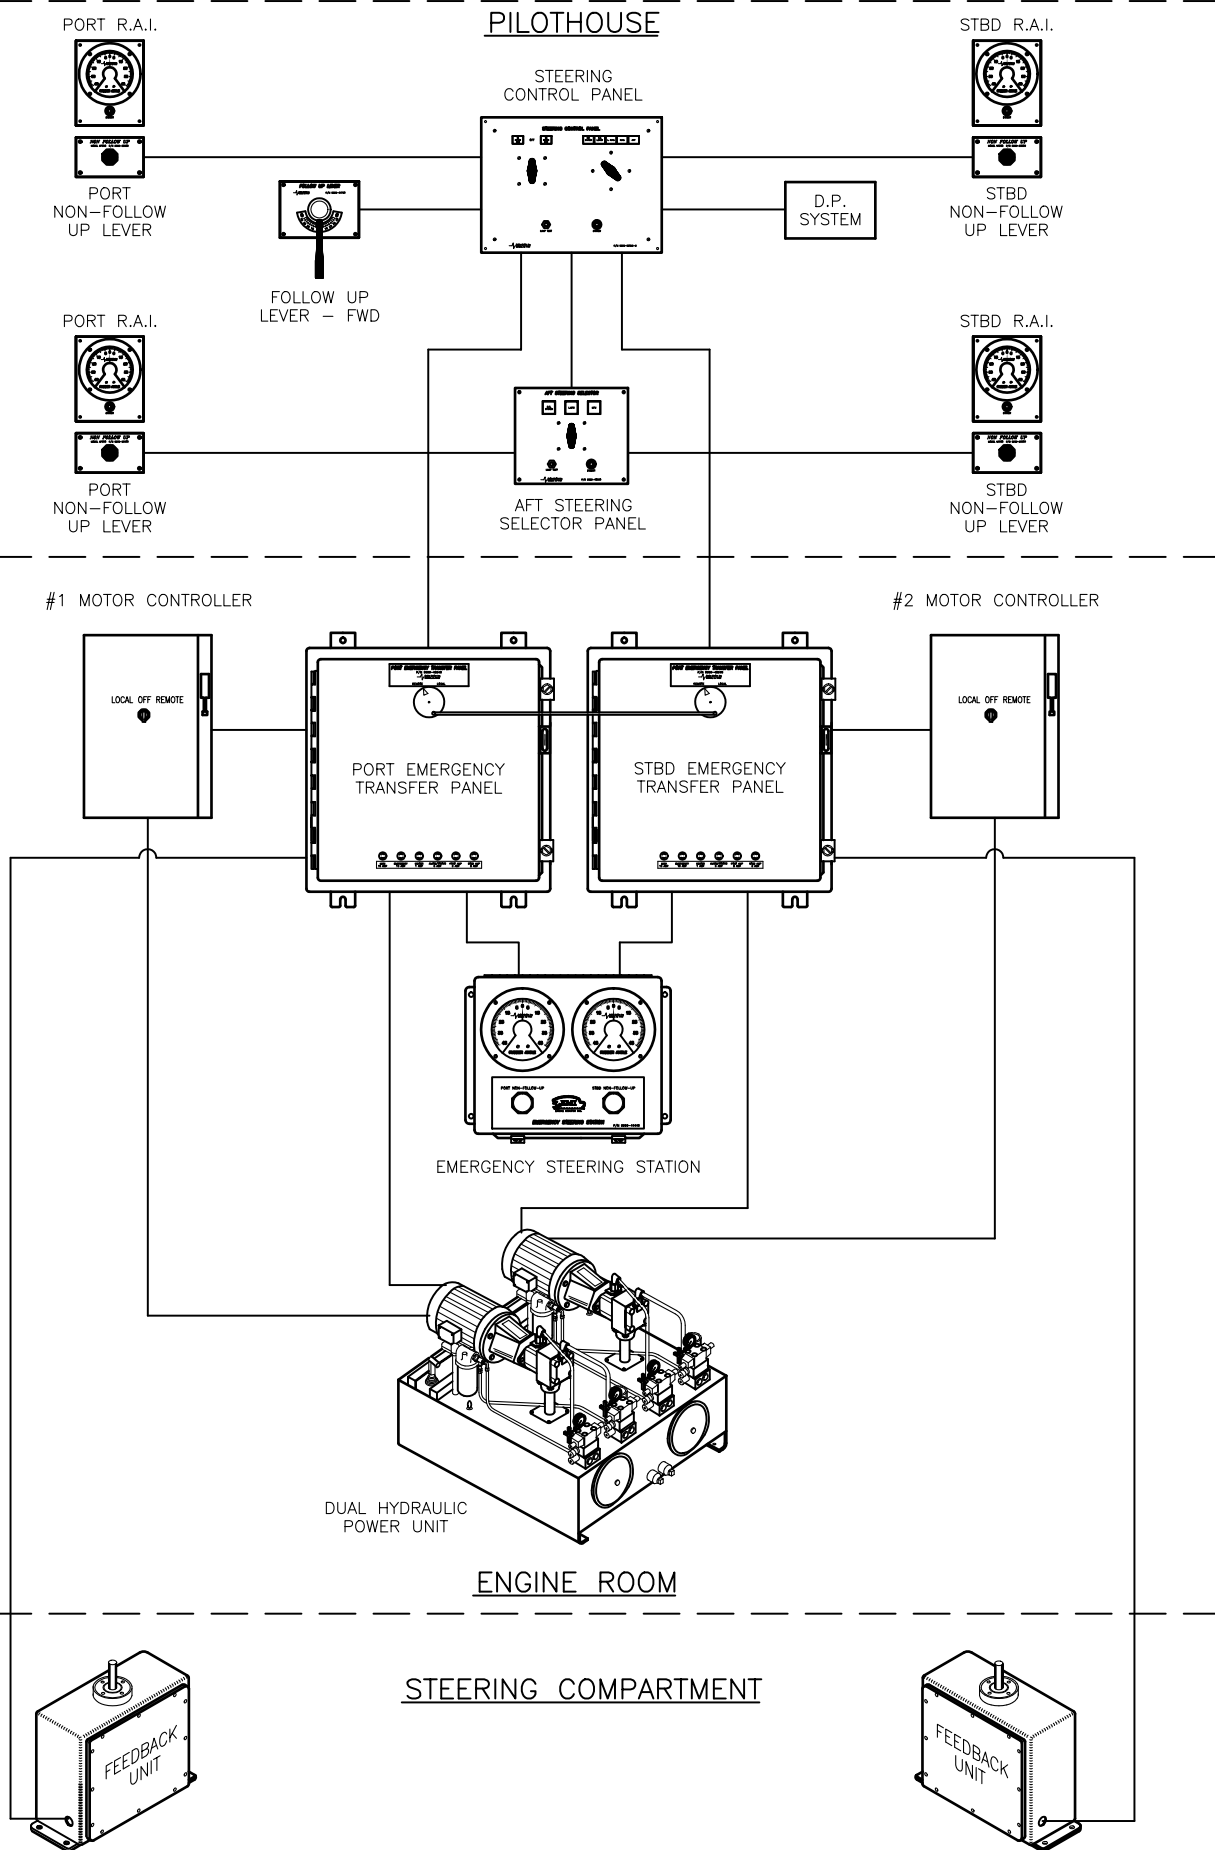

STEERING SYSTEM BLOCK DIAGRAM

THIS DRAWING CONTAINS PROPRIETARY INFORMATION AND DESIGNS OWNED BY ENGINE MONITOR, INC. (E.M.I.). ALL DESIGNS, MANUFACTURING, REPRODUCTION, USE, PATENT RIGHT, AND SALES RIGHTS REGARDING THE SAME ARE EXPRESSLY RESERVED BY ENGINE MONITOR, INC.

DWG: TYP-IND-LAYOUT
 SHEET 1 REV: - FILE: TYP-IND-LAYOUT
 DATE: 6/30/00

TYPICAL INDEPENDENT RUDDER STEERING SYSTEM LAYOUT DIAGRAM

PHONE: (504) 737-3172
 FAX: (504) 737-5576
 E-MAIL: emonitor@emi-marine.com
 WEBSITE: www.emi-marine.com