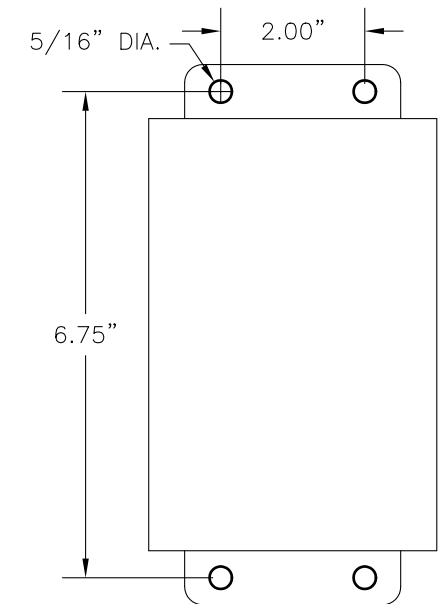

GENERAL NOTES

1. SIREN HOUSING IS WHITE PLASTIC AND WEATHERPROOF.
2. SIREN OPERATES ON 12-24VDC.
3. SPEAKER RATING IS 30 WATTS.
4. CURRENT DRAW IS 1.0A @ 12VDC.
5. SOUND DISPERSION ANGLE IS 100° X 180°.

FRONT VIEW

SIDE VIEW

MOUNTING PATTERN