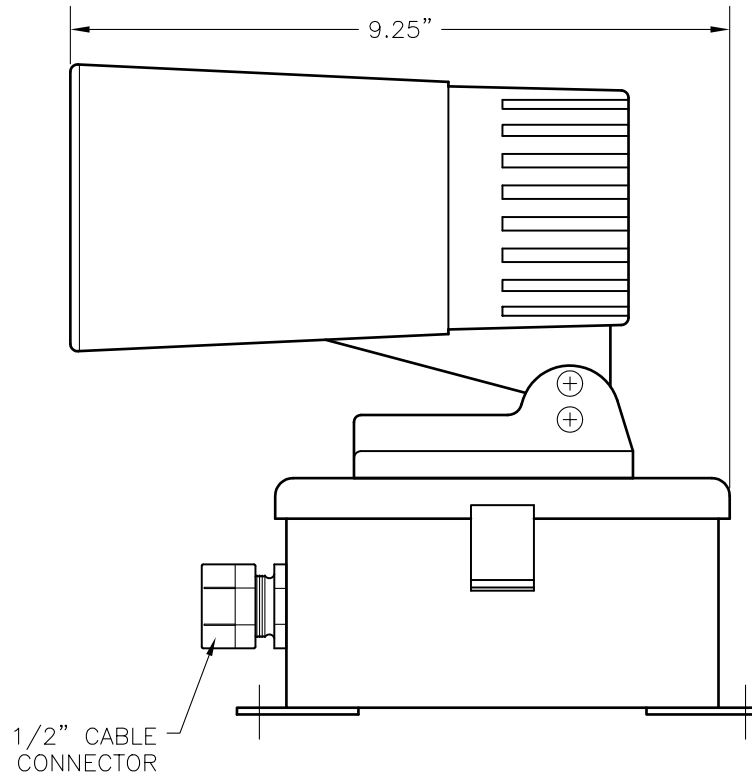

GENERAL NOTES

1. SIREN HOUSING IS WHITE PLASTIC AND WEATHERPROOF.
2. SIREN OPERATES ON 12-24VDC.
3. SPEAKER RATING IS 30 WATTS.
4. CURRENT DRAW IS 1.0A @ 12VDC.
5. SOUND DISPERSION ANGLE IS 100° X 180°.

FRONT VIEW

SIDE VIEW

MOUNTING PATTERN