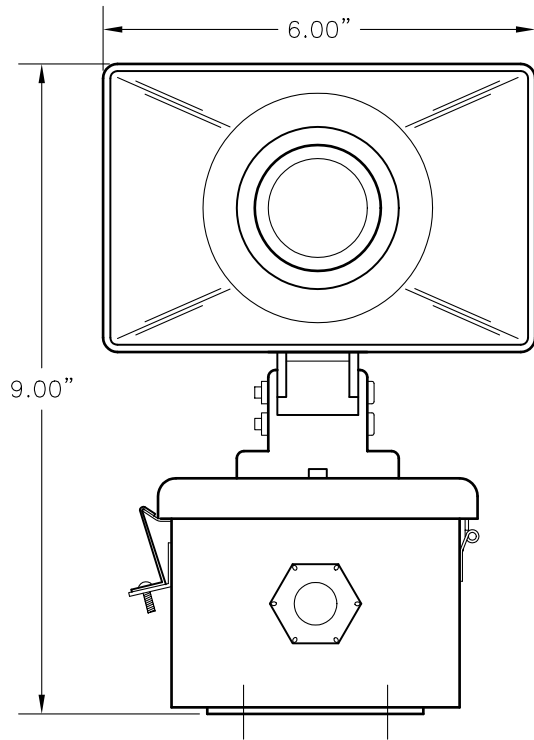

GENERAL NOTES

1. SIREN HOUSING IS WHITE PLASTIC AND WEATHERPROOF.
2. SIREN OPERATES ON 12-24VDC.
3. SPEAKER RATING IS 30 WATTS.
4. CURRENT DRAW IS 1.0A @ 12VDC.
5. SOUND DISPERSION ANGLE IS 100° X 180°.

FRONT VIEW

SIDE VIEW

MOUNTING PATTERN